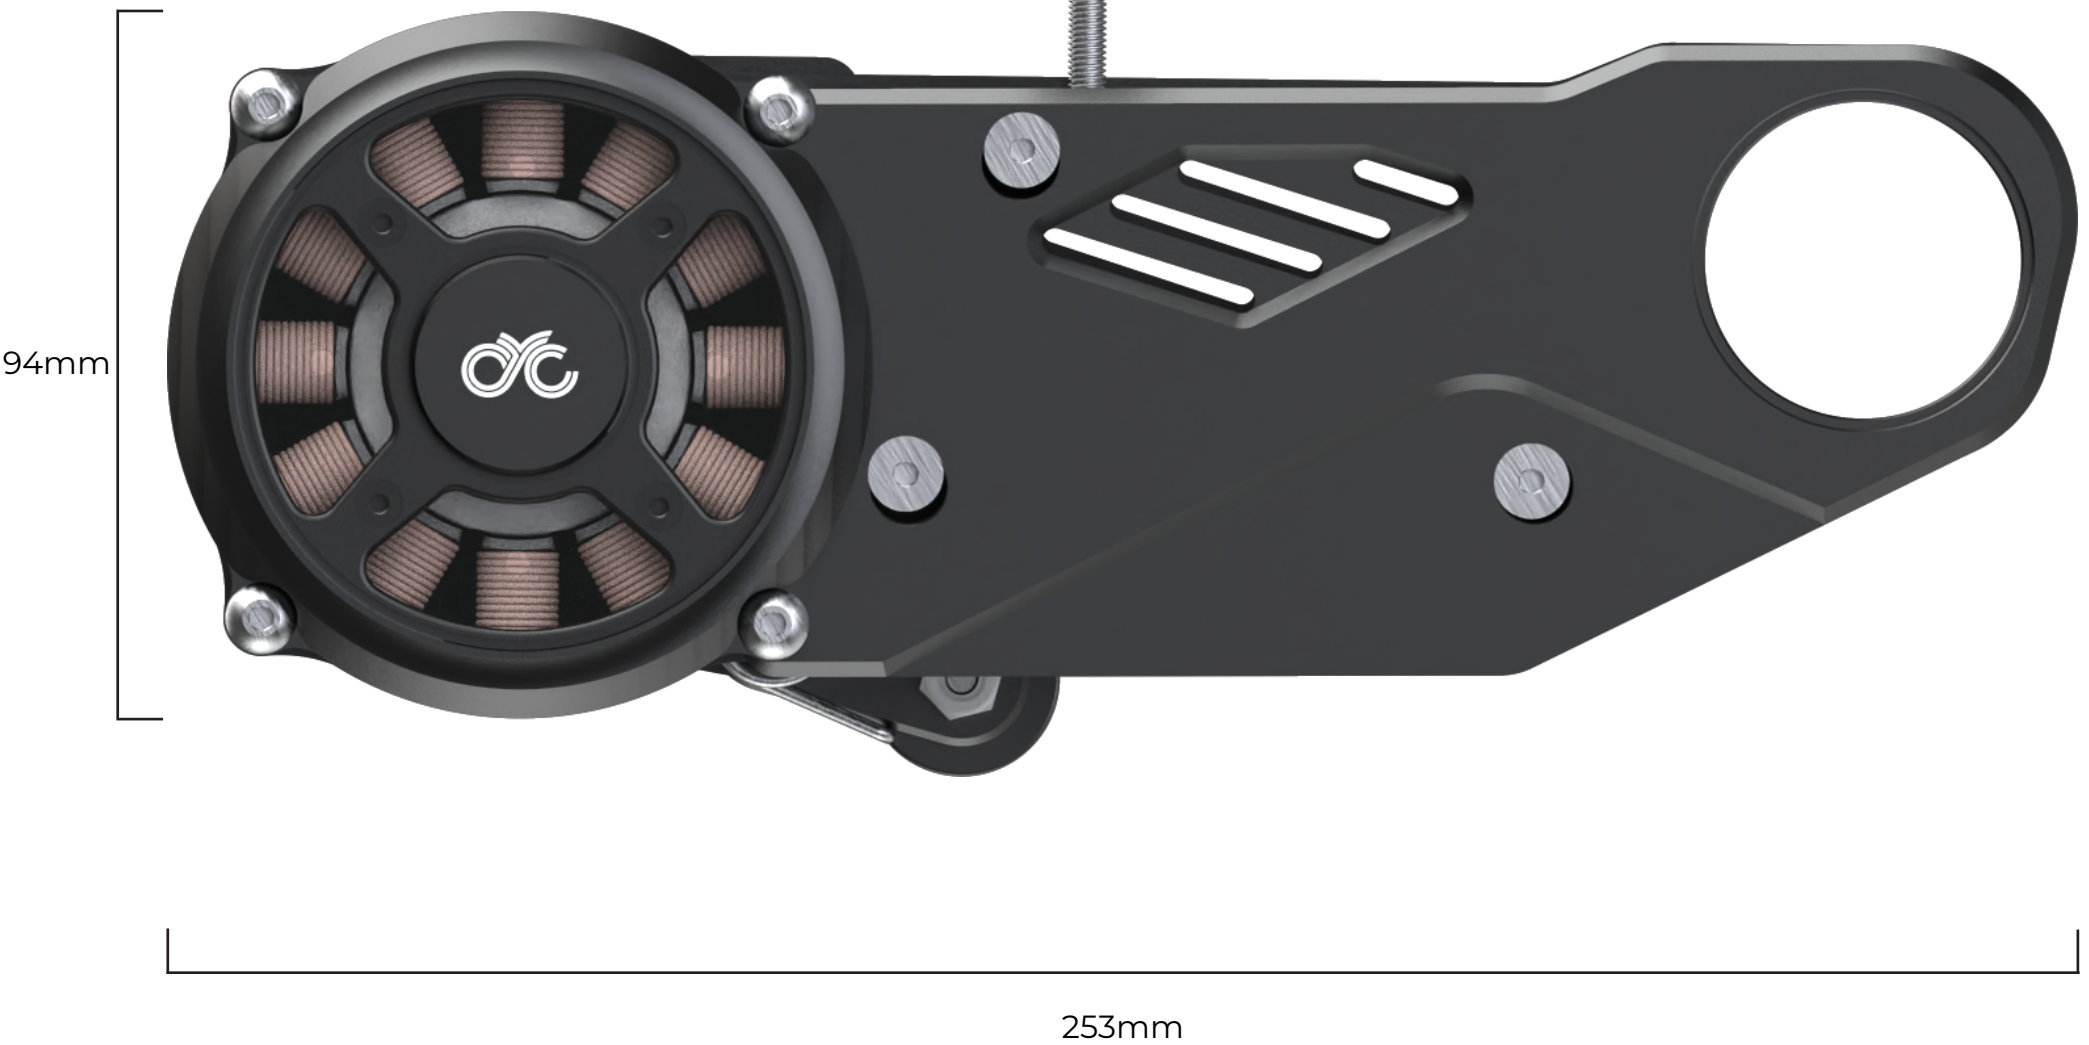

X1 PRO GEN 3 (left)
(1:1 measurement image)

Paper: A4 Size
Image Scale: 1:1
Print Scale: Original Size
(please do not fit to page)

Hanger can be adjustable
in height & angle

94mm

253mm