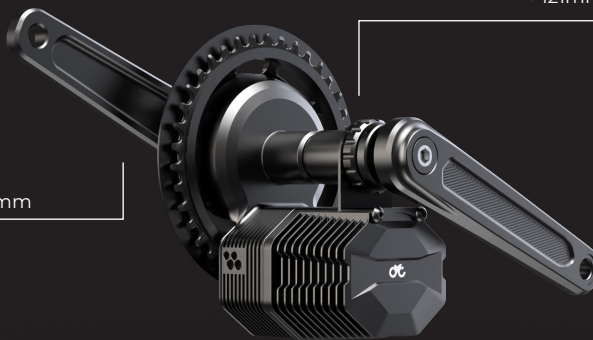

## FEATURES

- Designed with subtlety to ensure low noise and smooth performance in a compact body
- Advanced torque sensing with ISIS crankset
- Experience revolutionary ebike technology
- All new next generation electronics
- Up to 110N.m. peak torque
- Instant PAS engagement
- Supports 36V - 52V
- Rated 750W power

CE RoHS UK CA

GET THE  
**CYC RIDE CONTROL**  
MOBILE APP NOW

## OPTIONS

**BSA Threaded Frames:**  
68-83mm, 100mm, & 120mm

**Pressfit Frames:**  
>121mm (with adaptor)

**Crankarms:**  
165mm or 175mm

**Chainring:**  
34T, 38T, 42T, 50T