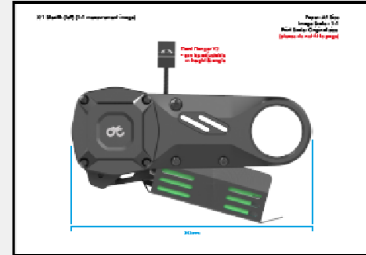

**Pages to Print**

All    Current    Pages

▶ More Options

**Page Sizing & Handling** ⓘ

Fit ✗    Actual size ✓    Shrink oversized pages    Custom Scale:  %

Choose paper source by PDF page size

Orientation:

Auto    Portrait    Landscape

**Comments & Forms**

▾  

Document: 11.7 x 8.3in

11.69 x 8.27 Inches

< ■ >

Page 1 of 2